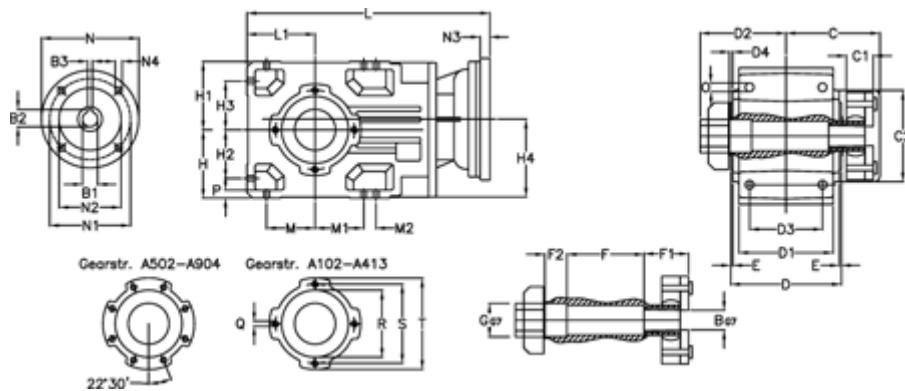

Article number: 296003530546425
 Description: Bevel helical gearbox
 A353QF40-305,4-P71B5

Measures

B = 40	D1 = 166	F2 = 53	L = 417.0	N3 = 4,5
B1 = 14	D2 = 80	G = 42	L1 = 100	N4 = M8x16
B2 = 16.3	D3 = 135	GA = 43	M = 73.0	O = 12.0
B3 = 5	d4 = 5.0	H = 100	M1 = 73.0	P = 11
C = 70.0	Description = A353 QF-xx P71 B5	H1 = 100	M2 = 11	Q = M10x17
C1 = 24	E = 3.5	H2 = 73.0	N = 160	R = 110
C2 = 90.0	F = 12.0	H3 = 73.0	N1 = 130	S = 130
D = 173	F1 = 48.0	H4 = 114.0	N2 = 110	T = 150